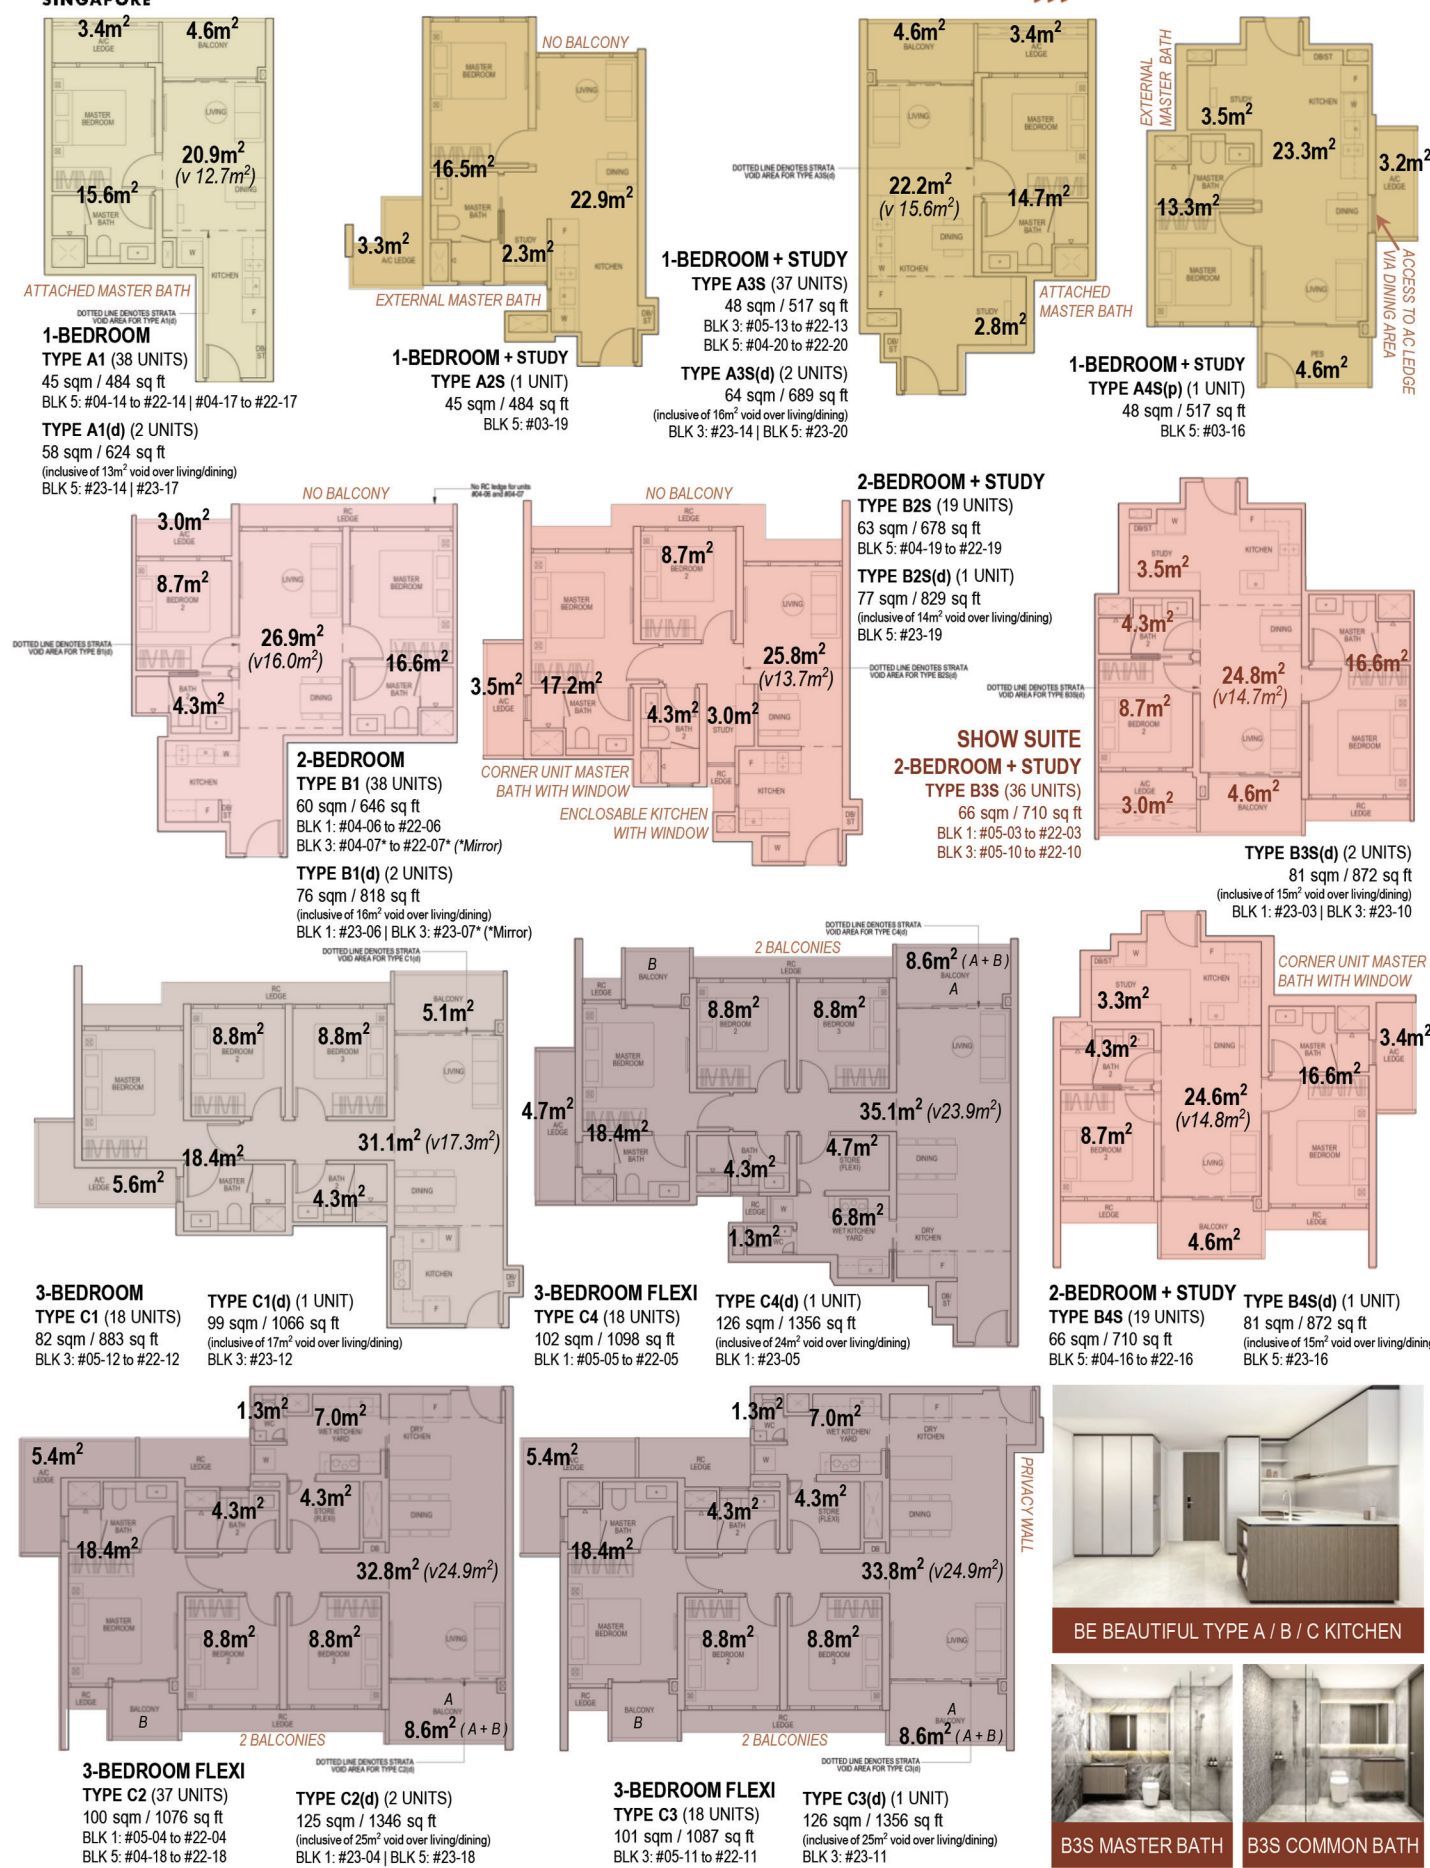

PropNex **SITE PLAN** TYPICAL UNITS

Service You Trust SINGAPORE

PICCADILLY GRAND

PropNex FLOOR PLAN Be Beautiful TYPE A, B & C

Service You Trust SINGAPORE Living/Dining/Kitchen/Bedrooms/Study 2.8/2.4m (#23 5m) | Baths/AC Ledge 2.42m | HS 2.75m | Balcony 2.9m

Area includes air-con (A/C) ledge, balcony and strata void area where applicable. The plans are subject to change as may be approved by relevant authorities. All floor plans are approximate measurements only and are subject to government re-survey. The balcony shall not be enclosed unless with the approved balcony screen. ABBREVIATION: F FRIDGE | W WASHER/DRYER | DB DISTRIBUTION BOARD | HS HOUSEHOLD SHELTER | ST STORAGE | RC RC LEDGE (EXCLUDED FROM STRATA AREA)

PropNex FLOOR PLAN Be Bold TYPE D & E

Service You Trust SINGAPORE Living/Dining/Kitchen/Bedrooms/Study 2.8/2.4m (#23 5m) | Baths/AC Ledge 2.42m | HS 2.75m | Balcony 2.9m

LUXURY APPLIANCES & FITTINGS		
BRAND	ORIGIN	DESCRIPTION
Hansgrohe	Germany	Bathrooms and Kitchen Fixings
Frankie	Switzerland	Kitchen Wares
Bosch	Germany	Kitchen Appliances
Villeroy & Boch	Luxembourg	Bathroom Wares
Schneider	France	Wall Mounted Switches

FINISHING		
DESCRIPTION	AREA	MATERIAL
Flooring	Living/Dining	Type ABC: Porcelain Tiles and Timber Skirting
	Bathroom/Balcony	Type DE: Marble and Timber Skirting
	Bedrooms	Porcelain Tile (including Bathroom Wall)
		Solid Timber Floor and Skirting
	Bathroom	Type ABC: Engineered Quartz
		Type DE: Marble
	Kitchen	Engineered Quartz
		Porcelain Tile