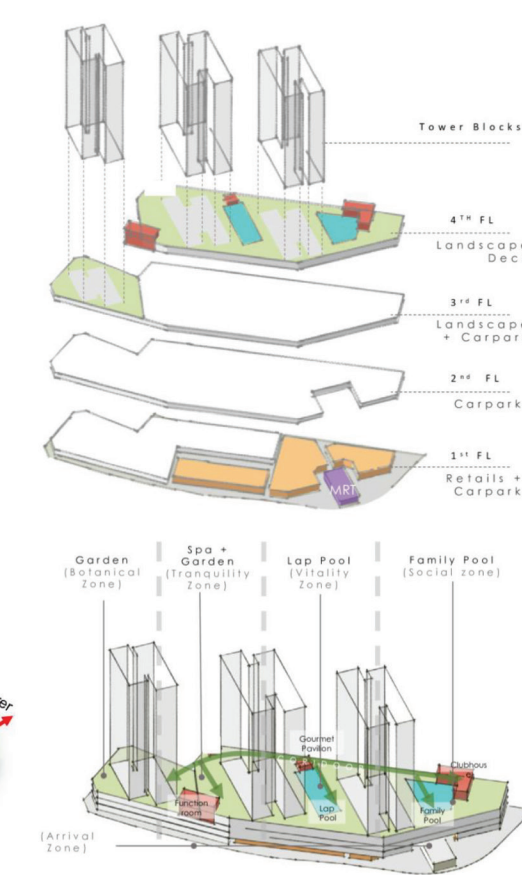

PropNex **SITE PLAN** TYPICAL UNITS

Service You Trust SINGAPORE

PICCADILLY GRAND

PropNex FLOOR PLAN Be Beautiful TYPE A, B & C

Service You Trust SINGAPORE Living/Dining/Kitchen/Bedrooms/Study 2.8/2.4m (#23 5m) | Baths/AC Ledge 2.42m | HS 2.75m | Balcony 2.9m

Area includes air-con (A/C) ledge, balcony and strata void area where applicable. The plans are subject to change as may be approved by relevant authorities. All floor plans are approximate measurements only and are subject to government re-survey. The balcony shall not be enclosed unless with the approved balcony screen. ABBREVIATION: F FRIDGE | W WASHER/DRYER | DB DISTRIBUTION BOARD | HS HOUSEHOLD SHELTER | ST STORAGE | RC RC LEDGE (EXCLUDED FROM STRATA AREA)

PropNex FLOOR PLAN Be Bold TYPE D & E

Service You Trust SINGAPORE Living/Dining/Kitchen/Bedrooms/Study 2.8/2.4m (#23 5m) | Baths/AC Ledge 2.42m | HS 2.75m | Balcony 2.9m

LUXURY APPLIANCES & FITTINGS		
BRAND	ORIGIN	DESCRIPTION
Hansgrohe	Germany	Bathrooms and Kitchen Fixings
Frankie	Switzerland	Kitchen Wares
Bosch	Germany	Kitchen Appliances
Villeroy & Boch	Luxembourg	Bathroom Wares
Schneider	France	Wall Mounted Switches