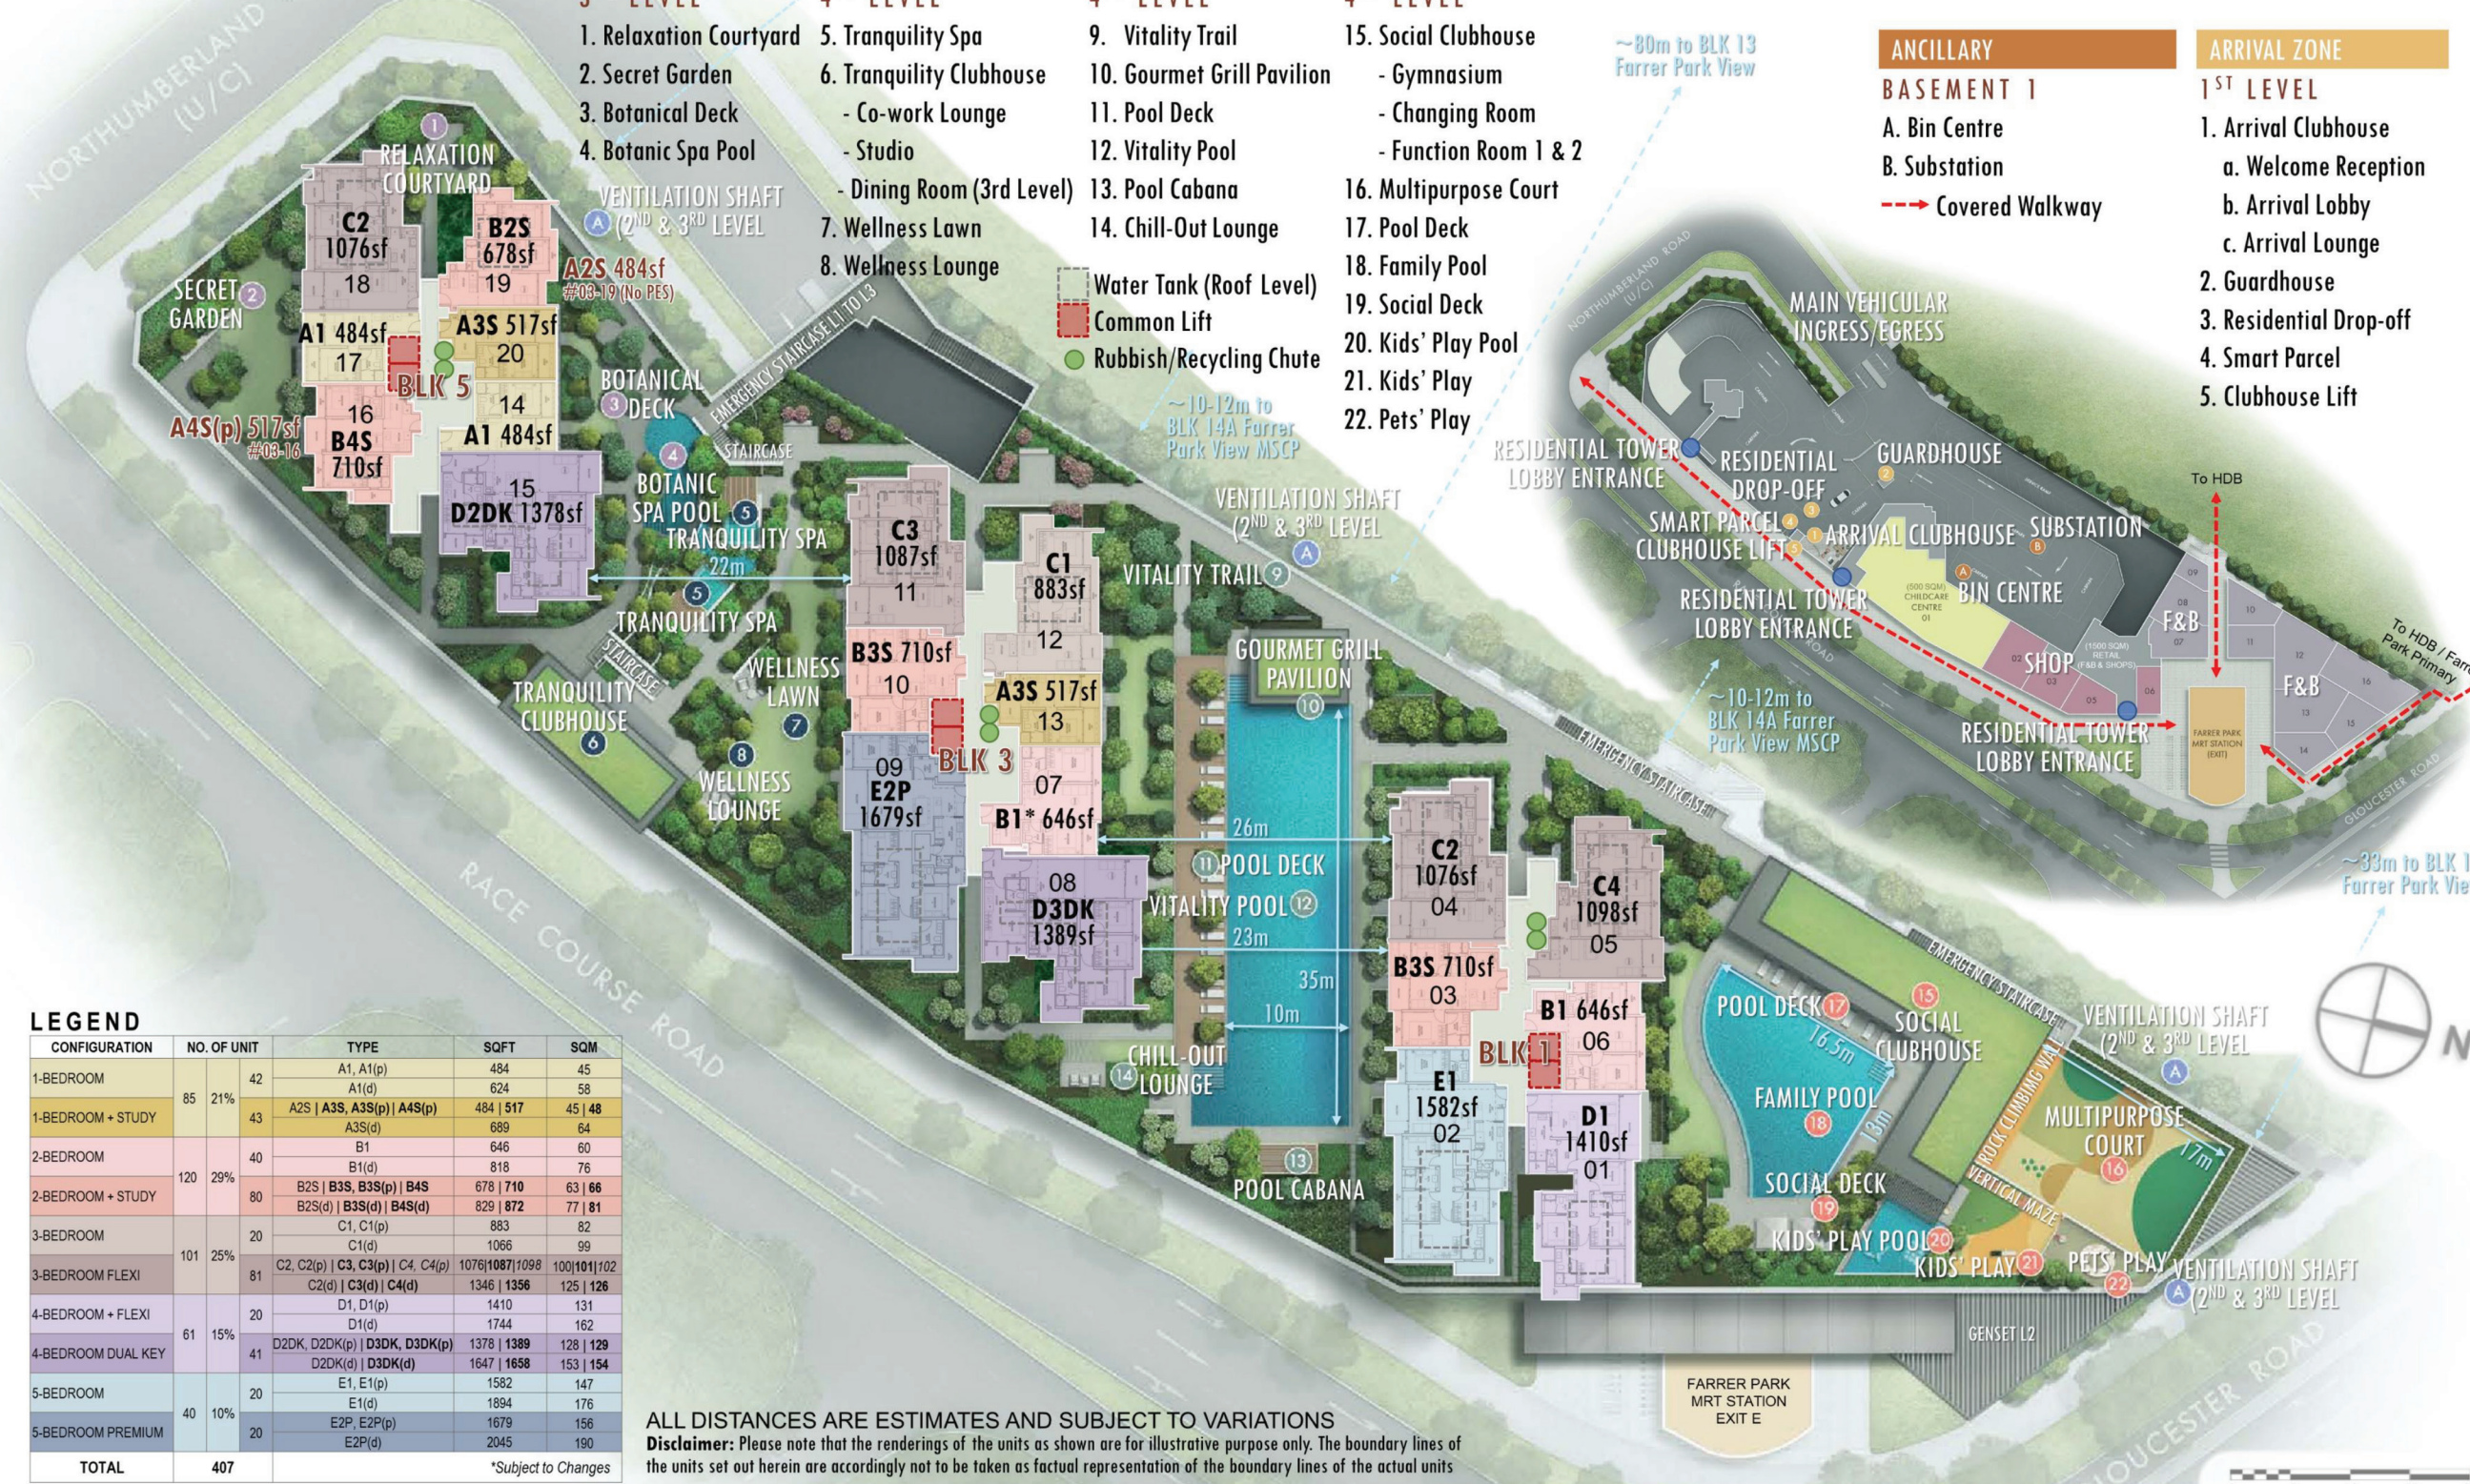

PropNex **SITE PLAN** TYPICAL UNITS

Service You Trust SINGAPORE

PICCADILLY GRAND

PropNex FLOOR PLAN Be Beautiful TYPE A, B & C

Service You Trust SINGAPORE Living/Dining/Kitchen/Bedrooms/Study 2.8/2.4m (#23 5m) | Baths/AC Ledge 2.42m | HS 2.75m | Balcony 2.9m

Area includes air-con (A/C) ledge, balcony and strata void area where applicable. The plans are subject to change as may be approved by relevant authorities. All floor plans are approximate measurements only and are subject to government re-survey. The balcony shall not be enclosed unless with the approved balcony screen. ABBREVIATION: F FRIDGE | W WASHER/DRYER | DB DISTRIBUTION BOARD | HS HOUSEHOLD SHELTER | ST STORAGE | RC RC LEDGE (EXCLUDED FROM STRATA AREA)

PropNex FLOOR PLAN Be Bold TYPE D & E

Service You Trust SINGAPORE Living/Dining/Kitchen/Bedrooms/Study 2.8/2.4m (#23 5m) | Baths/AC Ledge 2.42m | HS 2.75m | Balcony 2.9m

LUXURY APPLIANCES & FITTINGS		
BRAND	ORIGIN	DESCRIPTION
Hansgrohe	Germany	Bathrooms and Kitchen Fixings
Frankie	Switzerland	Kitchen Wares
Bosch	Germany	Kitchen Appliances
Villeroy & Boch	Luxembourg	Bathroom Wares
Schneider	France	Wall Mounted Switches

SMART HOME by FERMAX		
DESCRIPTION	AREA	MATERIAL
Yale Digital Lockset		iPlus App
Smart Intercom		Note: Router / Internet by Home Owners

Subject To Changes

Area includes air-con (A/C) ledge, balcony and strata void area where applicable. The plans are subject to change as may be approved by relevant authorities. All floor plans are approximate measurements only and are subject to government re-survey. The balcony shall not be enclosed unless with the approved balcony screen. ABBREVIATION: F FRIDGE | W WASHER/DRYER | DB DISTRIBUTION BOARD | HS HOUSEHOLD SHELTER | ST STORAGE | RC RC LEDGE (EXCLUDED FROM STRATA AREA)