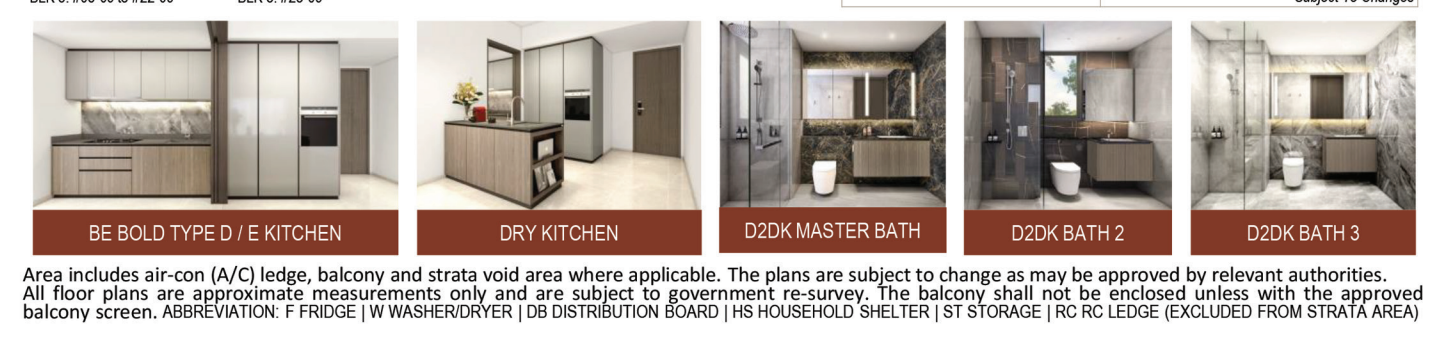

PropNex **SITE PLAN** TYPICAL UNITS

Service You Trust SINGAPORE

PICCADILLY GRAND

PropNex FLOOR PLAN Be Beautiful TYPE A, B & C

Service You Trust SINGAPORE Living/Dining/Kitchen/Bedrooms/Study 2.8/2.4m (#23 5m) | Baths/AC Ledge 2.42m | HS 2.75m | Balcony 2.9m

Area includes air-con (A/C) ledge, balcony and strata void area where applicable. The plans are subject to change as may be approved by relevant authorities. All floor plans are approximate measurements only and are subject to government re-survey. The balcony shall not be enclosed unless with the approved balcony screen. ABBREVIATION: F FRIDGE | W WASHER/DRYER | DB DISTRIBUTION BOARD | HS HOUSEHOLD SHELTER | ST STORAGE | RC RC LEDGE (EXCLUDED FROM STRATA AREA)

PropNex FLOOR PLAN Be Bold TYPE D & E

Service You Trust SINGAPORE Living/Dining/Kitchen/Bedrooms/Study 2.8/2.4m (#23 5m) | Baths/AC Ledge 2.42m | HS 2.75m | Balcony 2.9m

LUXURY APPLIANCES & FITTINGS		
BRAND	ORIGIN	DESCRIPTION
Hansgrohe	Germany	Bathrooms and Kitchen Fixings
Frankie	Switzerland	Kitchen Wares
Bosch	Germany	Kitchen Appliances
Villeroy & Boch	Luxembourg	Bathroom Wares
Schneider	France	Wall Mounted Switches

SMART HOME by FERMAX		
DESCRIPTION	AREA	MATERIAL
Yale Digital Lockset		iPlus App
Smart Intercom		Note: Router / Internet by Home Owners

Subject To Changes

Area includes air-con (A/C) ledge, balcony and strata void area where applicable. The plans are subject to change as may be approved by relevant authorities. All floor plans are approximate measurements only and are subject to government re-survey. The balcony shall not be enclosed unless with the approved balcony screen. ABBREVIATION: F FRIDGE | W WASHER/DRYER | DB DISTRIBUTION BOARD | HS HOUSEHOLD SHELTER | ST STORAGE | RC RC LEDGE (EXCLUDED FROM STRATA AREA)