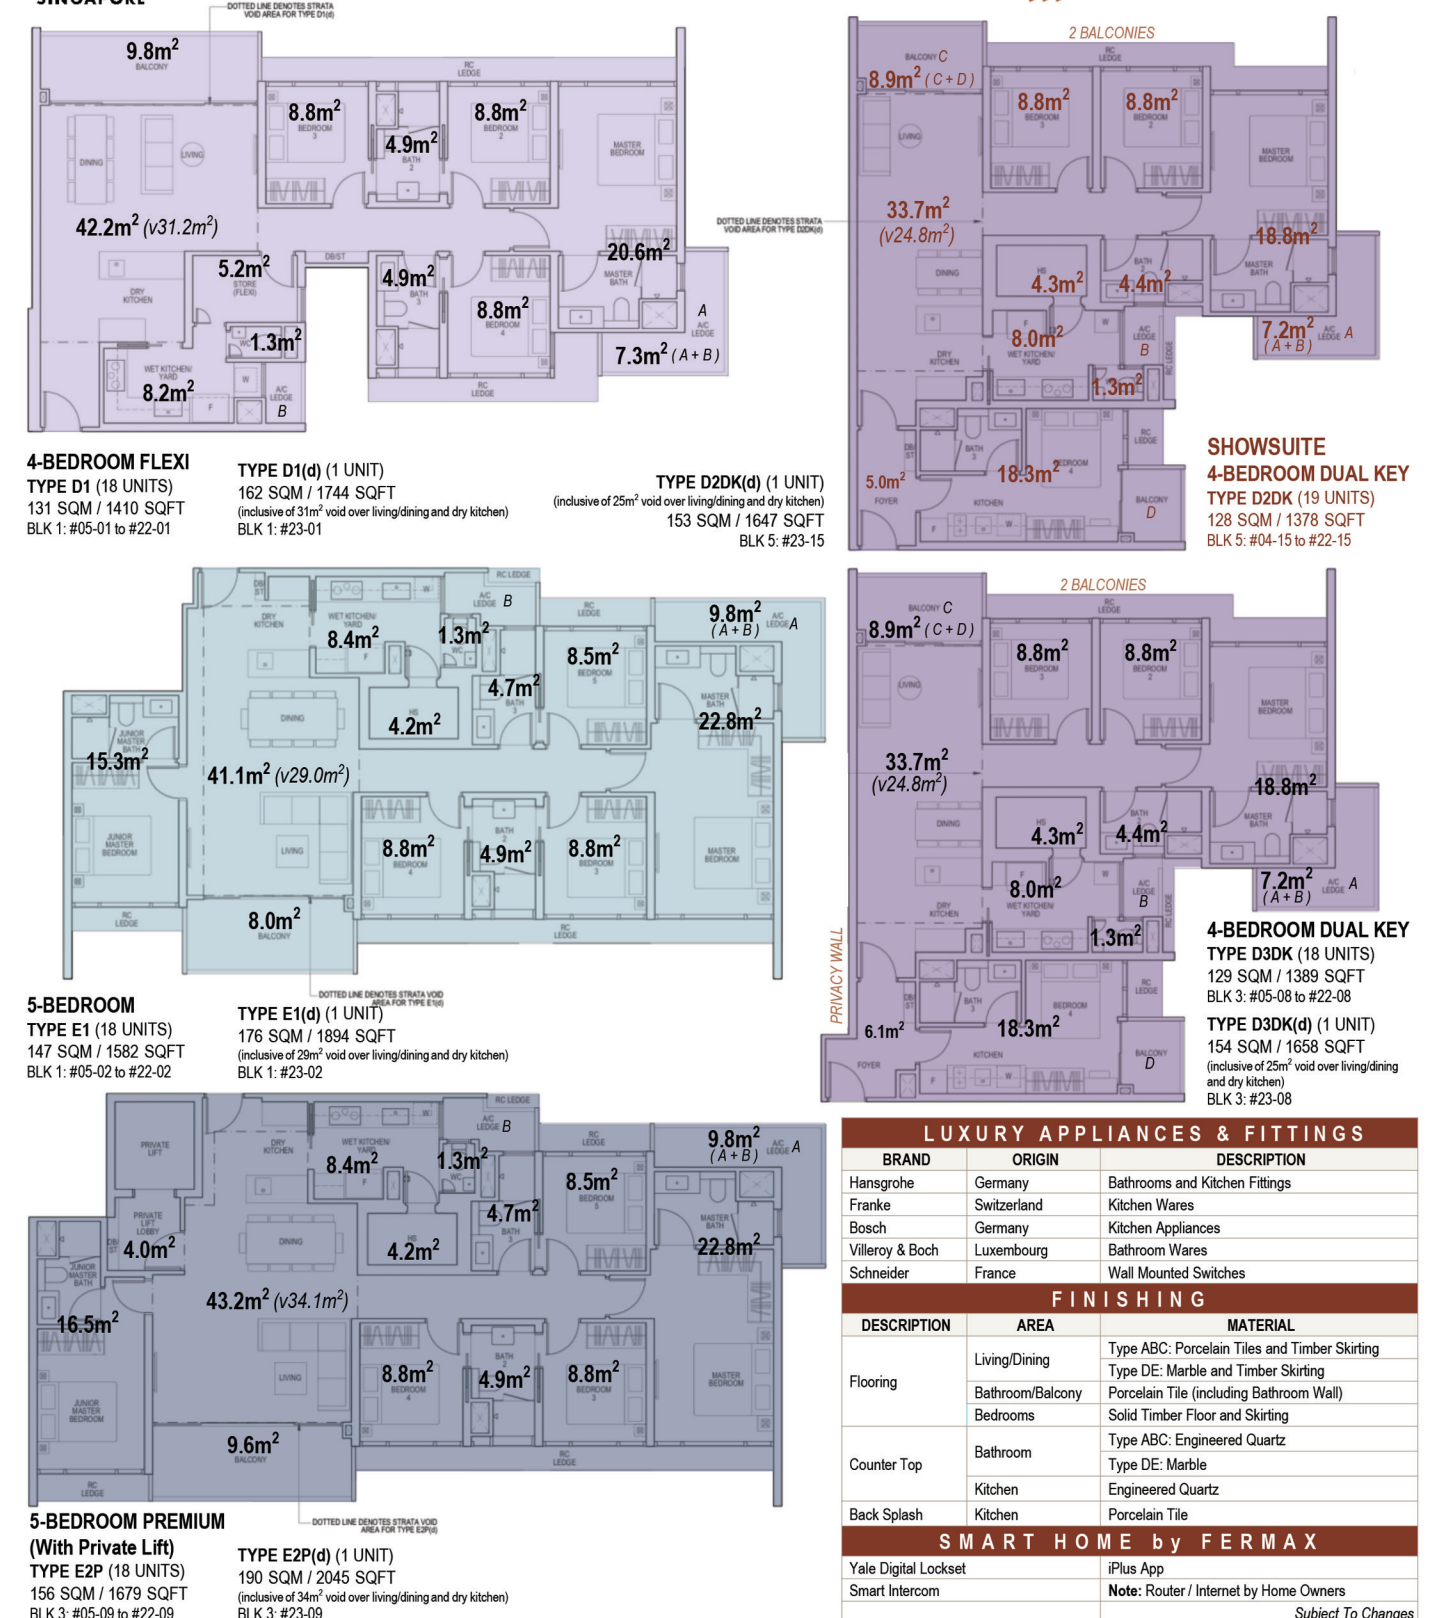

PropNex **SITE PLAN** TYPICAL UNITS

Service You Trust SINGAPORE

PICCADILLY GRAND

PropNex FLOOR PLAN Be Beautiful TYPE A, B & C

Service You Trust SINGAPORE Living/Dining/Kitchen/Bedrooms/Study 2.8/2.4m (#23 5m) | Baths/AC Ledge 2.42m | HS 2.75m | Balcony 2.9m

Area includes air-con (A/C) ledge, balcony and strata void area where applicable. The plans are subject to change as may be approved by relevant authorities. All floor plans are approximate measurements only and are subject to government re-survey. The balcony shall not be enclosed unless with the approved balcony screen. ABBREVIATION: F FRIDGE | W WASHER/DRYER | DB DISTRIBUTION BOARD | HS HOUSEHOLD SHELTER | ST STORAGE | RC RC LEDGE (EXCLUDED FROM STRATA AREA)

PropNex FLOOR PLAN Be Bold TYPE D & E

Service You Trust SINGAPORE Living/Dining/Kitchen/Bedrooms/Study 2.8/2.4m (#23 5m) | Baths/AC Ledge 2.42m | HS 2.75m | Balcony 2.9m

LUXURY APPLIANCES & FITTINGS		
BRAND	ORIGIN	DESCRIPTION
Hansgrohe	Germany	Bathrooms and Kitchen Fixings
Frankie	Switzerland	Kitchen Wares
Bosch	Germany	Kitchen Appliances
Villeroy & Boch	Luxembourg	Bathroom Wares
Schneider	France	Wall Mounted Switches

FINISHING		
DESCRIPTION	AREA	MATERIAL
Flooring	Living/Dining	Type ABC: Porcelain Tiles and Timber Skirting
	Bathroom/Balcony	Type DE: Marble and Timber Skirting
	Bedrooms	Porcelain Tile (including Bathroom Wall)
		Solid Timber Floor and Skirting
	Bathroom	Type ABC: Engineered Quartz
		Type DE: Marble
	Kitchen	Engineered Quartz
		Porcelain Tile